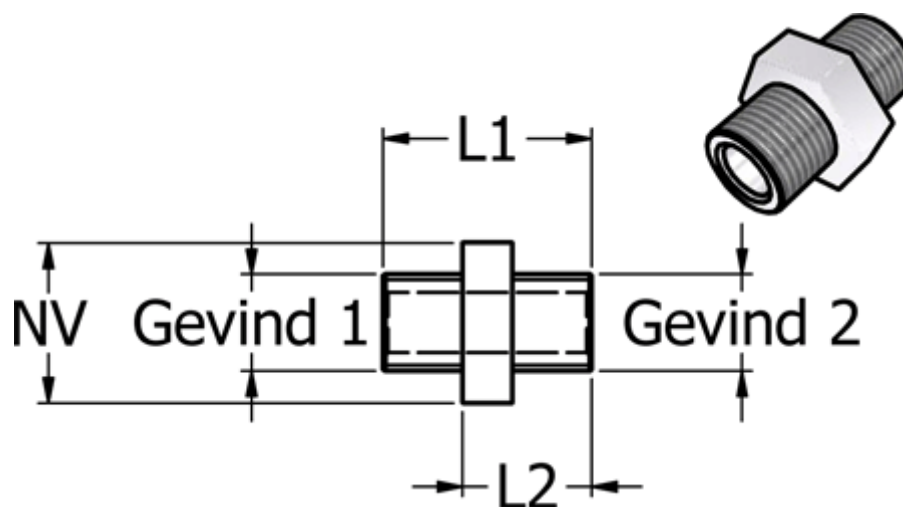

Data Sheet

Article number: 586252304ES

Description: Stainless threaded adaptor 252.304-ES double, R 3/4" /R 3/4"
with external conical thread

Measures

L1 = 51.5

L2 = 30

NV = 32

Thread 1 = R 3/4"

Thread 2 = R 3/4"